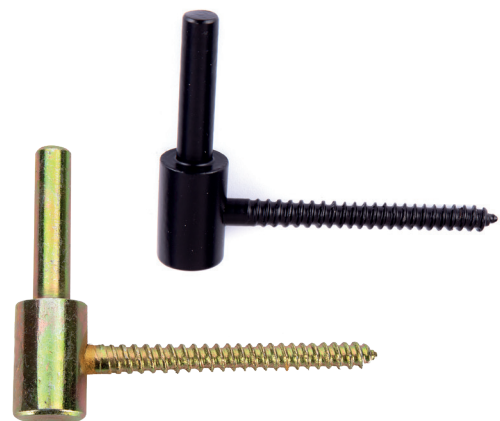

Base golfo tornillo
Gulf screw base

Ref. NI310

REF	MEDIDAS/SIZES	ACABADO/FINISHED	€	EMB
NI310N	100 mm	NEGRO/BLACK	2,15	25 - 150
NI310	100 mm	BICROMATADO/BICHROMATED	2,05	25 - 150