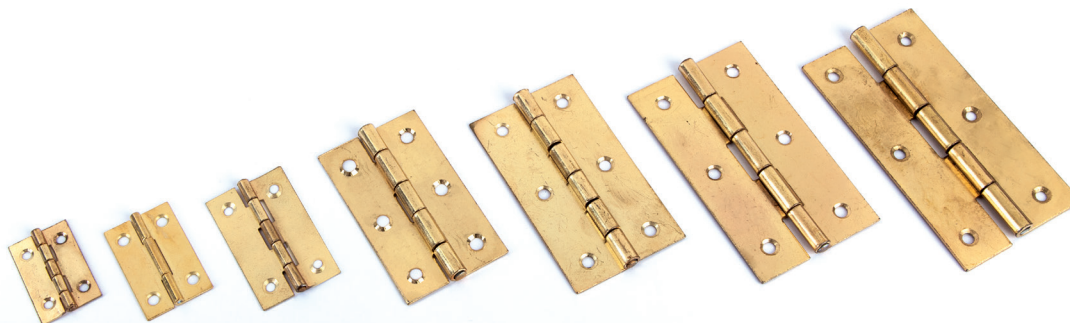

Bisagra pequeña

Small hinge

Ref. 309L

REF	MEDIDAS/ SIZES	ACABADO/FINISHED	€	EMB
309/3522L	35X22 mm	LATONADO/BRASS PLATED	0,35	25
309/4025L	40X25 mm	LATONADO/BRASS PLATED	0,41	25
309/5030L	50X30 mm	LATONADO/BRASS PLATED	0,48	25
309/6035L	60X35 mm	LATONADO/BRASS PLATED	0,55	25

REF	MEDIDAS/ SIZES	ACABADO/FINISHED	€	EMB
309/7040L	70X40 mm	LATONADO/BRASS PLATED	0,68	25
309/8045L	80X45 mm	LATONADO/BRASS PLATED	0,8	25
309/9050L	90X50 mm	LATONADO/BRASS PLATED	0,86	25
309/10050L	100X50 mm	LATONADO/BRASS PLATED	1,06	25