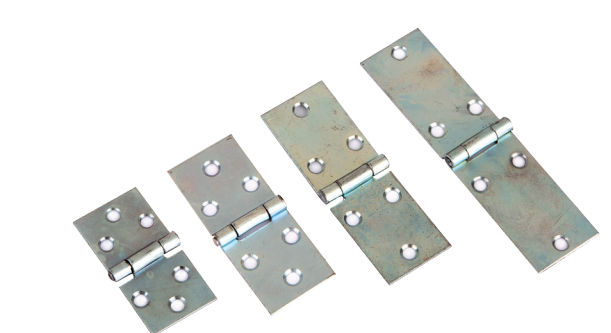

Ref. 308C

Bisagra cuadrada
Square Hinge

REF	MEDIDAS/SIZES	ACABADO/FINISHED	€	EMB
308/3030C	30X30 mm	ZINCADO/ZINC PLATED	0,42	25
308/4040C	40X40 mm	ZINCADO/ZINC PLATED	0,47	25
308/5050C	50X50 mm	ZINCADO/ZINC PLATED	0,5	25
308/6060C	60X60 mm	ZINCADO/ZINC PLATED	0,52	25

Ref. 504C

Bisagra ramal
Branch hinge

REF	MEDIDAS/SIZES	ACABADO/FINISHED	€	EMB
504/2550C	25X50 mm	ZINCADO/ZINC PLATED	0,63	25
504/2565C	25X65 mm	ZINCADO/ZINC PLATED	0,74	25
504/2575C	25X75 mm	ZINCADO/ZINC PLATED	0,76	25
504/25100C	25X100 mm	ZINCADO/ZINC PLATED	1,08	25