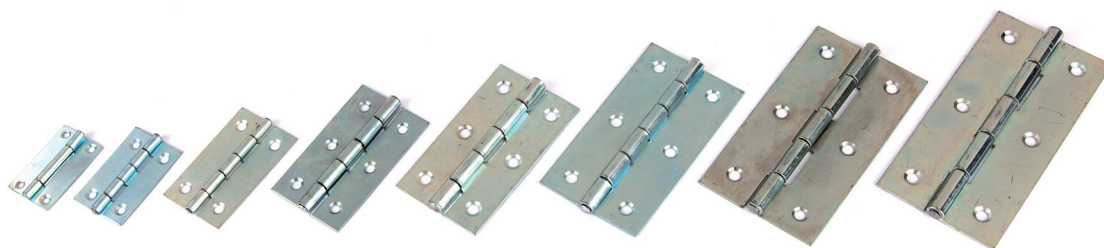

Bisagra pequeña

Small hinge

Ref. 309C

REF	MEDIDAS/ SIZES	ACABADO/FINISHED	€	EMB
309/3522C	35X22 mm	ZINCADO/ZINC PLATED	0,32	25
309/4025C	40X25 mm	ZINCADO/ZINC PLATED	0,45	25
309/5030C	50X30 mm	ZINCADO/ZINC PLATED	0,47	25
309/6035C	60X35 mm	ZINCADO/ZINC PLATED	0,5	25

REF	MEDIDAS/ SIZES	ACABADO/FINISHED	€	EMB
309/7040C	70X40 mm	ZINCADO/ZINC PLATED	0,582	25
309/8045C	80X45 mm	ZINCADO/ZINC PLATED	0,61	25
309/9050C	90X50 mm	ZINCADO/ZINC PLATED	0,74	25
309/10050C	100X50 mm	ZINCADO/ZINC PLATED	0,98	25