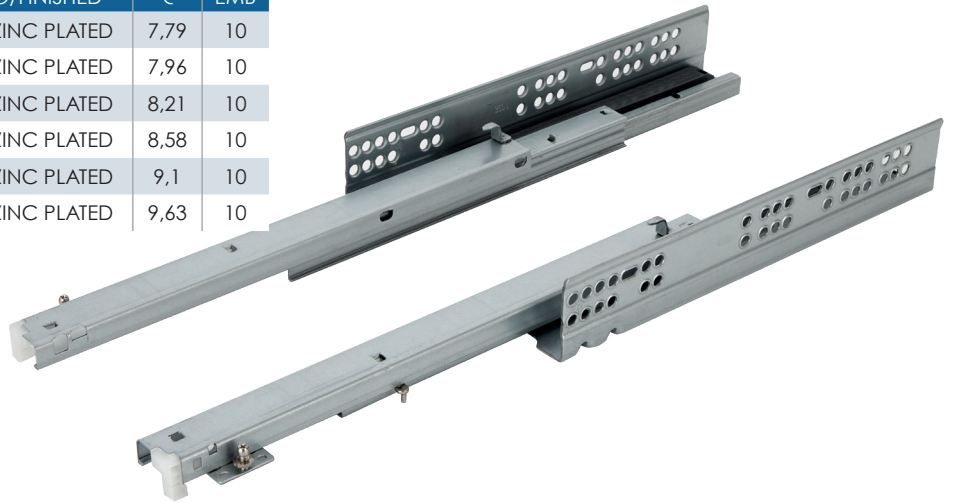

Ref. 627

Placa forma "T"
"T" form plate

REF	MEDIDAS/SIZES	ACABADO/FINISHED	€	EMB
627	70X50 mm	BICROMATADA/COLOR ZINC	0,15	100 - 400

Guías cuadro ECO

Concealed slides ECO

Ref. **GC09-E**

REF	MEDIDAS/SIZES	ACABADO/FINISHED	€	EMB
GC09/300E	300 mm	ZINCADA/ZINC PLATED	7,79	10
GC09/350E	350 mm	ZINCADA/ZINC PLATED	7,96	10
GC09/400E	400 mm	ZINCADA/ZINC PLATED	8,21	10
GC09/450E	450 mm	ZINCADA/ZINC PLATED	8,58	10
GC09/500E	500 mm	ZINCADA/ZINC PLATED	9,1	10
GC09/550E	550 mm	ZINCADA/ZINC PLATED	9,63	10