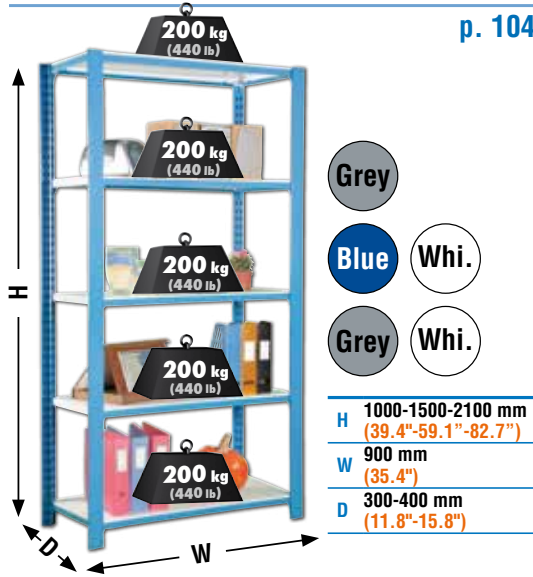

OFFICLICK INITIAL METAL

p. 104