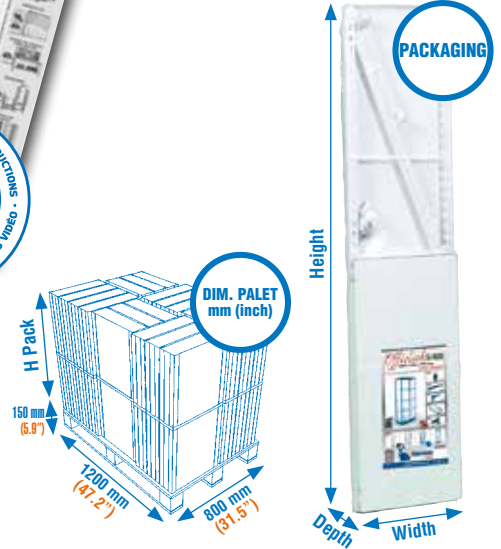

Composition Officlick Metal		Model	Dim. mm	Dim. inch	Structure	Shelf Color	EAN Code	€/Unit	Packing (H x W x D)
440 lb 200 kg 200 kg 200 kg H W D 1000 mm 900 mm 300-400 mm 39.4" 35.4" 11.8"-15.8"	2 x	Officlick Metal Additional 3/300	1000	39.4"	Grey	White	8435104916773	84,01 €	Kg (lb) / Unit 12,01 (26.5) Dim Packing mm (inch) 1000x300x55 (39.4"x11.8"x2.2") Units Pallet 30 Kg (lb) / Pallet 360,30 (794.3) Units/ MiniPromobox 22
	3 x		900	35.4"	Blue	White	8435104916759	84,01 €	
	6 x		300	11.8"	Grey	Grey	8435104916810	84,01 €	
	2 x		400	15.8"	White	White	8435104914359	84,01 €	
1000 mm 900 mm 300-400 mm 39.4" 35.4" 11.8"-15.8"	4 x	Officlick Metal Additional 3/400	1000	39.4"	Grey	White	8435104916919	93,82 €	Kg (lb) / Unit 13,50 (29.8) Dim Packing mm (inch) 1000x400x55 (39.4"x15.8"x2.2") Units Pallet 20 Kg (lb) / Pallet 270,00 (595.3) Units/ MiniPromobox 16
	2 x		900	35.4"	Blue	White	8435104916896	93,82 €	
	2 x		300	11.8"	Grey	Grey	8435104916957	93,82 €	
	4 x		400	15.8"	White	White	8435104914335	93,82 €	
440 lb 200 kg 200 kg 200 kg 200 kg H W D 1500 mm 900 mm 300-400 mm 59.1" 35.4" 11.8"-15.8"	2 x	Officlick Metal Additional 4/300	1500	59.1"	Grey	White	8435104916490	114,73 €	Kg (lb) / Unit 16,50 (36.4) Dim Packing mm (inch) 1500x300x55 (59.1"x11.8"x2.2") Units Pallet 36 Kg (lb) / Pallet 594,00 (1309.6) Units/ MiniPromobox 22
	4 x		900	35.4"	Blue	White	8435104916476	114,73 €	
	8 x		300	11.8"	Grey	Grey	8435104916537	114,73 €	
	2 x		400	15.8"	White	White	8435104914311	114,73 €	
1500 mm 900 mm 300-400 mm 59.1" 35.4" 11.8"-15.8"	4 x	Officlick Metal Additional 4/400	1500	59.1"	Grey	White	8435104916636	127,62 €	Kg (lb) / Unit 18,45 (40.7) Dim Packing mm (inch) 1500x400x55 (59.1"x15.8"x2.2") Units Pallet 20 Kg (lb) / Pallet 369,00 (813.5) Units/ MiniPromobox 16
	2 x		900	35.4"	Blue	White	8435104916612	127,62 €	
	2 x		300	11.8"	Grey	Grey	8435104916674	127,62 €	
	4 x		400	15.8"	White	White	8435104914298	127,62 €	
440 lb 200 kg 200 kg 200 kg 200 kg H W D 2100 mm 900 mm 300-400 mm 82.7" 35.4" 11.8"-15.8"	2 x	Officlick Metal Additional 5/300	2100	82.7"	Grey	White	8435104916216	148,66 €	Kg (lb) / Unit 21,35 (47.1) Dim Packing mm (inch) 2100x300x90 (82.7"x11.8"x3.5") Units Pallet 30 Kg (lb) / Pallet 640,50 (1412.1) Units/ MiniPromobox 12
	5 x		900	35.4"	Blue	White	8435104916193	148,66 €	
	10 x		300	11.8"	Grey	Grey	8435104916254	148,66 €	
	2 x		400	15.8"	White	White	8435104914274	148,66 €	
2100 mm 900 mm 300-400 mm 82.7" 35.4" 11.8"-15.8"	2 x	Officlick Metal Additional 5/400	2100	82.7"	Grey	White	8435104916353	164,63 €	Kg (lb) / Unit 23,76 (52.4) Dim Packing mm (inch) 2100x400x90 (82.7"x15.8"x3.5") Units Pallet 14 Kg (lb) / Pallet 332,64 (733.3) Units/ MiniPromobox 10
	2 x		900	35.4"	Blue	White	8435104916339	164,63 €	
	4 x		300	11.8"	Grey	Grey	8435104916391	164,63 €	
	4 x		400	15.8"	White	White	8435104914250	164,63 €	

POSSIBILIDAD DE OTRAS COMBINACIONES DE COLORES • OTHER COLORS AVAILABLE • AUCH IN ANDEREN FARBKOMBINATIONEN ERHÄLTICH • PLUSIEURS POSSIBILITÉS DE COMBINAISONS DE COULEURS