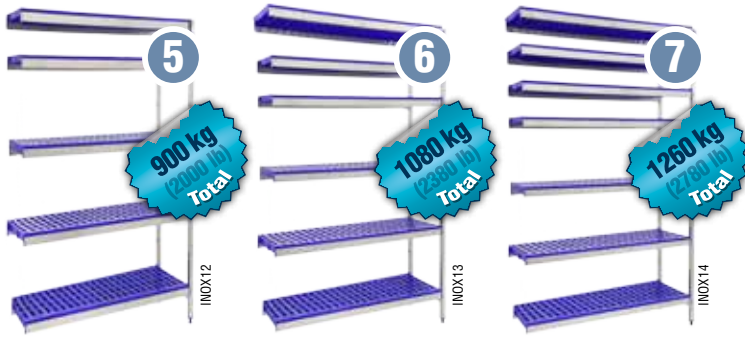

Composition Simoninox ADITONAL PP	Model	H x W x D mm (inch)	Load Capacity kg (lb)	Color	EAN Code	€/Unit	Kg/Unit (lb/Unit)
5 1600/2000x400/500 (78.7"/35.4"x15.8"/19.7") 10/15/20 x 400 x 400/500 mm (15.8" x 15.8"/19.7") 10 x 800/1200/1600 mm (31.5"/47.2"/62.9") H W D 1600/2000 mm 860/1260/1660 mm 400/500 mm 63.0"/78.7" 33.9"/49.6"/65.4" 15.8"/19.7"	SIMONINOX ADITONAL 5PP	1600x860x400 (63.0"x33.9"x15.8")	180 kg (400 lb)	●	8425437075452	692,12 €	20,85 (46.0)
		2000x860x400 (78.7"x33.9"x15.8")	180 kg (400 lb)	●	8425437075698	700,23 €	21,25 (46.8)
		1600x860x500 (63.0"x33.9"x19.7")	180 kg (400 lb)	●	8425437075469	722,66 €	25,00 (55.1)
		2000x860x500 (78.7"x33.9"x19.7")	180 kg (400 lb)	●	8425437075704	733,47 €	25,40 (56.0)
		1600x1260x400 (63.0"x49.6"x15.8")	180 kg (400 lb)	●	8425437075476	825,90 €	28,35 (62.5)
		2000x1260x400 (78.7"x49.6"x15.8")	180 kg (400 lb)	●	8425437075711	834,01 €	28,75 (63.4)
		1600x1260x500 (63.0"x49.6"x19.7")	180 kg (400 lb)	●	8425437075483	866,17 €	34,50 (76.1)
		2000x1260x500 (78.7"x49.6"x19.7")	180 kg (400 lb)	●	8425437075728	876,98 €	34,90 (76.9)
		1600x1660x400 (63.0"x65.4"x15.8")	180 kg (400 lb)	●	8425437075490	1.168,04 €	35,85 (79.0)
		2000x1660x400 (78.7"x65.4"x15.8")	180 kg (400 lb)	●	8425437075735	1.176,15 €	36,25 (79.9)
6 1600/2000x400/500 (78.7"/35.4"x15.8"/19.7") 12/18/24 x 400 x 400/500 mm (15.8" x 15.8"/19.7") 12 x 800/1200/1600 mm (31.5"/47.2"/62.9") H W D 1600/2000 mm 860/1260/1660 mm 400/500 mm 63.0"/78.7" 33.9"/49.6"/65.4" 15.8"/19.7"	SIMONINOX ADITONAL 6PP	1600x860x400 (63.0"x33.9"x15.8")	180 kg (400 lb)	●	8425437075513	787,31 €	24,25 (53.5)
		2000x860x400 (78.7"x33.9"x15.8")	180 kg (400 lb)	●	8425437075759	795,41 €	24,65 (54.3)
		1600x860x500 (63.0"x33.9"x19.7")	180 kg (400 lb)	●	8425437075520	821,79 €	29,20 (64.4)
		2000x860x500 (78.7"x33.9"x19.7")	180 kg (400 lb)	●	8425437075766	832,60 €	29,60 (65.3)
		1600x1260x400 (63.0"x49.6"x15.8")	180 kg (400 lb)	●	8425437075537	947,84 €	33,25 (73.3)
		2000x1260x400 (78.7"x49.6"x15.8")	180 kg (400 lb)	●	8425437075773	955,94 €	33,65 (74.2)
		1600x1260x500 (63.0"x49.6"x19.7")	180 kg (400 lb)	●	8425437075544	994,00 €	40,60 (89.5)
		2000x1260x500 (78.7"x49.6"x19.7")	180 kg (400 lb)	●	8425437075780	1.004,81 €	41,00 (90.4)
		1600x1660x400 (63.0"x65.4"x15.8")	180 kg (400 lb)	●	8425437075551	1.358,41 €	42,25 (93.1)
		2000x1660x400 (78.7"x65.4"x15.8")	180 kg (400 lb)	●	8425437075797	1.366,52 €	42,65 (94.0)
7 2000 mm 860/1260/1660 mm 400/500 mm 78.7" 33.9"/49.6"/65.4" 15.8"/19.7"	SIMONINOX ADITONAL 7PP	1600x1660x500 (63.0"x65.4"x19.7")	180 kg (400 lb)	●	8425437075506	1.218,31 €	44,00 (97.0)
		2000x1660x500 (78.7"x65.4"x19.7")	180 kg (400 lb)	●	8425437075742	1.229,12 €	44,40 (97.9)
		1600x1660x500 (63.0"x65.4"x19.7")	180 kg (400 lb)	●	8425437075513	787,31 €	24,25 (53.5)
		2000x1660x500 (78.7"x65.4"x19.7")	180 kg (400 lb)	●	8425437075759	795,41 €	24,65 (54.3)
		1600x1660x500 (63.0"x65.4"x19.7")	180 kg (400 lb)	●	8425437075520	821,79 €	29,20 (64.4)
		2000x1660x500 (78.7"x65.4"x19.7")	180 kg (400 lb)	●	8425437075766	832,60 €	29,60 (65.3)
2000x860x400 (78.7"x33.9"x15.8")	180 kg (400 lb)	●	8425437075810	890,60 €	28,05 (61.8)		
2000x860x500 (78.7"x33.9"x19.7")	180 kg (400 lb)	●	8425437075827	931,73 €	33,80 (74.5)		
2000x1260x400 (78.7"x49.6"x15.8")	180 kg (400 lb)	●	8425437075834	1.077,88 €	38,55 (85.0)		
2000x1260x500 (78.7"x49.6"x19.7")	180 kg (400 lb)	●	8425437075841	1.132,64 €	47,10 (103.8)		
2000x1660x400 (78.7"x65.4"x15.8")	180 kg (400 lb)	●	8425437075858	1.556,88 €	49,05 (108.1)		
2000x1660x500 (78.7"x65.4"x19.7")	180 kg (400 lb)	●	8425437075865	1.625,64 €	60,40 (133.2)