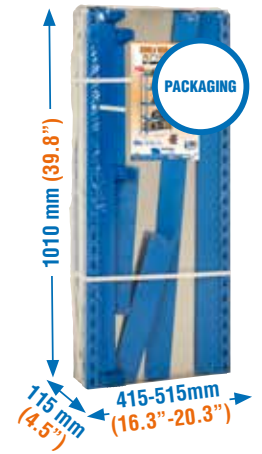

SIMONEXPO

MODEL	H x W x D mm (inch)	€/Unit	Load Capacity kg (lb)	● EAN GREY	● EAN ZINC.	● BLUE-ZINC.	Kg/Unit (lb/Unit)	EU Palet Unit Trailer Container 20' y 40'
KIT SIMONEXPO PLUS 5/400-3	2000x1000x400 (78.7"x39.4"x15.8")	190,91 €	200 kg (440 lb)	8435104943984	8435104943991	8435104944004	28,68 (63.2)	16 816 352 20 743
KIT SIMONEXPO PLUS 5/500-3	2000x1000x500 (78.7"x39.4"x19.7")	211,14 €	200 kg (440 lb)	8435104944011	8435104944028	8435104944035	31,71 (69.9)	14 728 308 20 672

SIMONBOX

MODEL	H x W x D mm (inch)	€/Unit	Load Capacity kg (lb)	● + BOXES GREY EAN GREY-ZINC.	● + BOXES GREY EAN ZINC.	Kg/Unit (lb/Unit)	EU Palet Unit Trailer Container 20' y 40'
KIT SIMONBOX 8/400-12	1800x900x400 (70.9"x35.4"x15.8")	363,83 €	200 kg (440 lb)	8435104944042	8435104944059	55,32 (122.0)	3 99 33 20 75