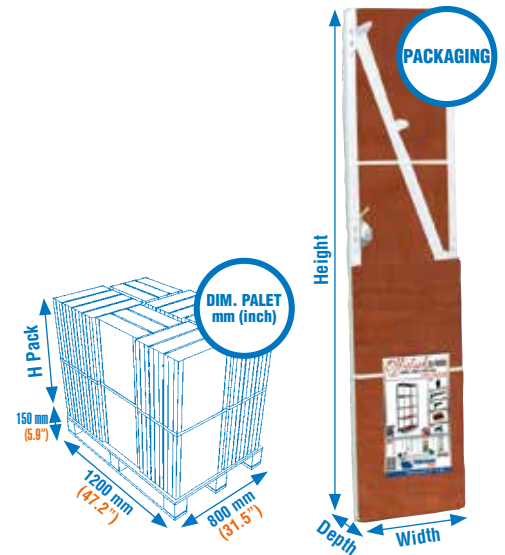

BLUE Ral 5015 Grey Ral 7046 Whi. Ral 9003

White MDF

POSIBILIDAD DE OTRAS COMBINACIONES DE COLORES • OTHER COLORS AVAILABLE • AUCH IN ANDEREN FARBKOMBINATIONEN ERHÄLTICH • PLUSIEURS POSSIBILITÉS DE COMBINAISONS DE COULEURS