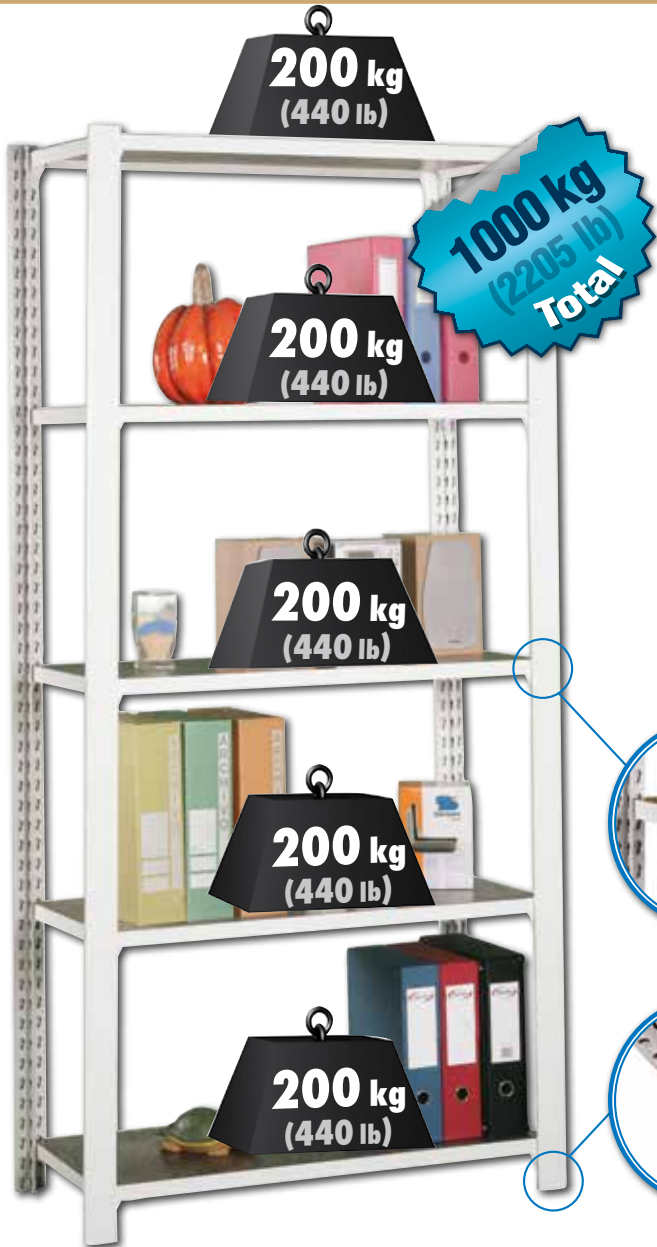

BLUE Ral 5015   **Grey** Ral 7046   **Whi.** Ral 9003

White   **MDF**