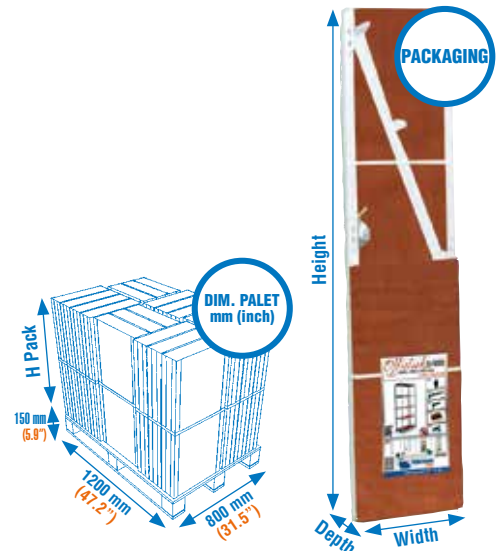

BLUE Ral 5015   **Grey** Ral 7046   **Whi.** Ral 9003

White   **MDF**