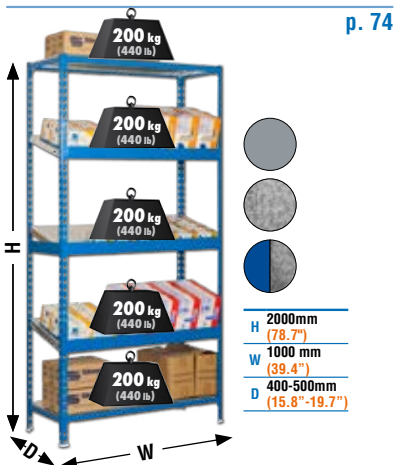

SIMONCLICK

MADERCLICK

ECOCLICK

SIMONCORNER

SIMONEXPO

SIMONBOX

SIMONCLICK KITS