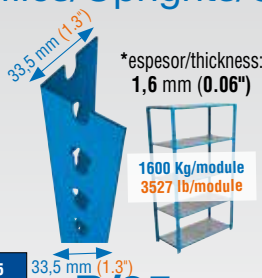

Perfiles/Uprights/Steher/Montants CLICK