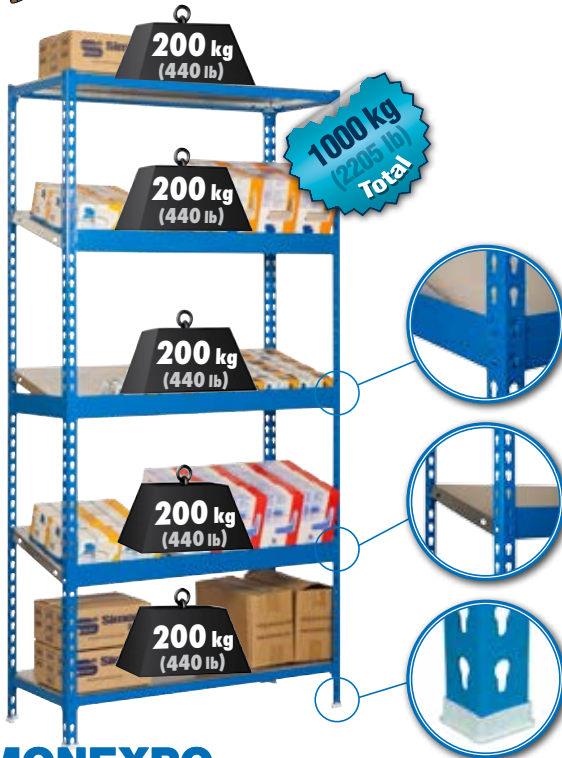

SIMONEXPO

MODEL	H x W x D mm (inch)	€/Unit	Load Capacity kg (lb)	● EAN GREY	● EAN ZINC.	● BLUE-ZINC.	Kg/Unit (lb/Unit)	EU Palet Unit Trailer Container 20' y 40'
KIT SIMONEXPO PLUS 5/400-3	2000x1000x400 (78.7"x39.4"x15.8")	190,91 €	200 kg (440 lb)	8435104943984	8435104943991	8435104944004	28,68 (63.2)	16 816 352 20 743
KIT SIMONEXPO PLUS 5/500-3	2000x1000x500 (78.7"x39.4"x19.7")	211,14 €	200 kg (440 lb)	8435104944011	8435104944028	8435104944035	31,71 (69.9)	14 728 308 20 672

SIMONBOX

MODEL	H x W x D mm (inch)	€/Unit	Load Capacity kg (lb)	● + BOXES GREY EAN GREY-ZINC.	● + BOXES GREY EAN ZINC.	Kg/Unit (lb/Unit)	EU Palet Unit Trailer Container 20' y 40'
KIT SIMONBOX 8/400-12	1800x900x400 (70.9"x35.4"x15.8")	363,83 €	200 kg (440 lb)	8435104944042	8435104944059	55,32 (122.0)	3 99 33 20 75