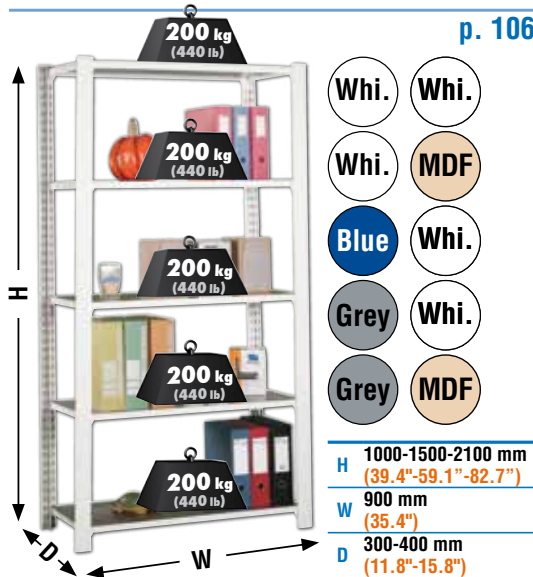

OFFICLICK INITIAL WOOD

p. 106