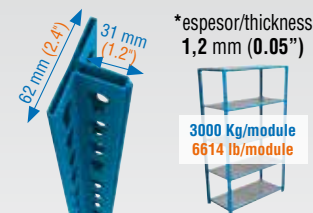

Perfiles/Uprights/Steher/Montants CLICK