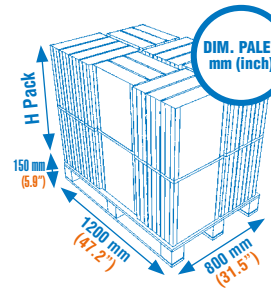

OFFICLICK ADDITIONAL WOOD

p. 107

SIMONOFFICE KITS

| Composition Officlick Metal | | Model | Dim. mm | Dim. inch | Structure Color | Shelf Color | EAN Code | €/Unit | Packing (H x W x D) |
|--|---|--------------------------------------|---------|-----------|-----------------|-------------|---------------|----------|--|
| H: 1000 mm (39.4") W: 900 mm (35.4") D: 300-400 mm (11.8"-15.8") | 4 x 1000 mm (39.4") 3 x 900 x 300/400 mm (35.4" x 11.8"/15.8") 6 x 900 mm (35.4") 4 x 300/400 mm (11.8"/15.8") 8 x | Officlick Metal Initial 3/300 | 1000 | 39.4" | Grey | White | 8435104916704 | 115,29 € | Kg (lb) / Unit 15,90 (35.1) Dim Packing mm (inch) 1000x300x55 (39.4"x11.8"x2.2") Units Pallet 30 Kg (lb) / Pallet 477,00 (1051.6) Units/ MiniPromobox 22 |
| | | | X | X | Blue | White | 8435104916681 | 115,29 € | |
| | | | X | X | Grey | Grey | 8435104916742 | 115,29 € | |
| | | | X | X | White | White | 8435104914342 | 115,29 € | |
| H: 1000 mm (39.4") W: 900 mm (35.4") D: 300-400 mm (11.8"-15.8") | 4 x 1000 mm (39.4") 4 x 900 x 300/400 mm (35.4" x 11.8"/15.8") 8 x 900 mm (35.4") 4 x 300/400 mm (11.8"/15.8") 8 x | Officlick Metal Initial 3/400 | 1000 | 39.4" | Grey | White | 8435104916841 | 125,68 € | Kg (lb) / Unit 17,50 (38.6) Dim Packing mm (inch) 1000x400x55 (39.4"x15.8"x2.2") Units Pallet 20 Kg (lb) / Pallet 350,00 (771.6) Units/ MiniPromobox 16 |
| | | | X | X | Blue | White | 8435104916827 | 125,68 € | |
| | | | X | X | Grey | Grey | 8435104916889 | 125,68 € | |
| | | | X | X | White | White | 8435104914328 | 125,68 € | |
| H: 1500 mm (59.1") W: 900 mm (35.4") D: 300-400 mm (11.8"-15.8") | 4 x 1500 mm (59.1") 4 x 900 x 300/400 mm (35.4" x 11.8"/15.8") 8 x 900 mm (35.4") 4 x 300/400 mm (11.8"/15.8") 8 x | Officlick Metal Initial 4/300 | 1500 | 59.1" | Grey | White | 8435104916421 | 159,86 € | Kg (lb) / Unit 22,19 (48.9) Dim Packing mm (inch) 1500x300x55 (59.1"x11.8"x2.2") Units Pallet 36 Kg (lb) / Pallet 798,84 (1761.1) Units/ MiniPromobox 22 |
| | | | X | X | Blue | White | 8435104916407 | 159,86 € | |
| | | | X | X | Grey | Grey | 8435104916469 | 159,86 € | |
| | | | X | X | White | White | 8435104914304 | 159,86 € | |
| H: 1500 mm (59.1") W: 900 mm (35.4") D: 300-400 mm (11.8"-15.8") | 8 x 1500 mm (59.1") 4 x 900 x 300/400 mm (35.4" x 11.8"/15.8") 8 x 900 mm (35.4") 4 x 300/400 mm (11.8"/15.8") 8 x | Officlick Metal Initial 4/400 | 1500 | 59.1" | Grey | White | 8435104916568 | 173,32 € | Kg (lb) / Unit 24,24 (53.4) Dim Packing mm (inch) 1500x400x55 (59.1"x15.8"x2.2") Units Pallet 20 Kg (lb) / Pallet 484,80 (1068.8) Units/ MiniPromobox 16 |
| | | | X | X | Blue | White | 8435104916544 | 173,32 € | |
| | | | X | X | Grey | White | 8435104916605 | 173,32 € | |
| | | | X | X | White | White | 8435104914281 | 173,32 € | |
| H: 2100 mm (82.7") W: 900 mm (35.4") D: 300-400 mm (11.8"-15.8") | 4 x 2100 mm (82.7") 5 x 900 x 300/400 mm (35.4" x 11.8"/15.8") 10 x 900 mm (35.4") 4 x 300/400 mm (11.8"/15.8") 8 x | Officlick Metal Initial 5/300 | 2100 | 82.7" | Grey | White | 8435104916148 | 210,87 € | Kg (lb) / Unit 29,19 (64.4) Dim Packing mm (inch) 2100x300x90 (82.7"x11.8"x3.5") Units Pallet 30 Kg (lb) / Pallet 875,70 (1930.6) Units/ MiniPromobox 12 |
| | | | X | X | Blue | White | 8435104916124 | 210,87 € | |
| | | | X | X | Grey | Grey | 8435104916186 | 210,87 € | |
| | | | X | X | White | White | 8435104914267 | 210,87 € | |
| H: 2100 mm (82.7") W: 900 mm (35.4") D: 300-400 mm (11.8"-15.8") | 10 x 2100 mm (82.7") 4 x 900 x 300/400 mm (35.4" x 11.8"/15.8") 4 x 900 mm (35.4") 4 x 300/400 mm (11.8"/15.8") 8 x | Officlick Metal Initial 5/400 | 2100 | 82.7" | Grey | White | 8435104916285 | 227,41 € | Kg (lb) / Unit 31,70 (69.9) Dim Packing mm (inch) 2100x400x90 (82.7"x15.8"x3.5") Units Pallet 14 Kg (lb) / Pallet 443,80 (978.4) Units/ MiniPromobox 10 |
| | | | X | X | Blue | White | 8435104916261 | 227,41 € | |
| | | | X | X | Grey | White | 8435104916322 | 227,41 € | |
| | | | X | X | White | White | 8435104914243 | 227,41 € | |