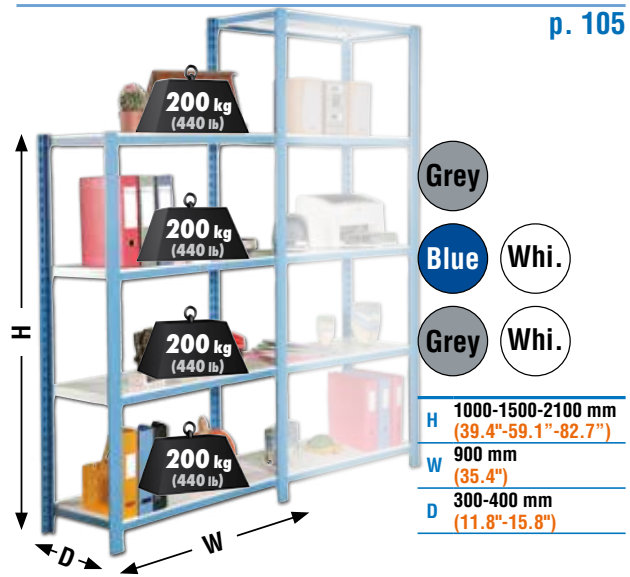

OFFICLICK ADDITIONAL METAL

p. 105