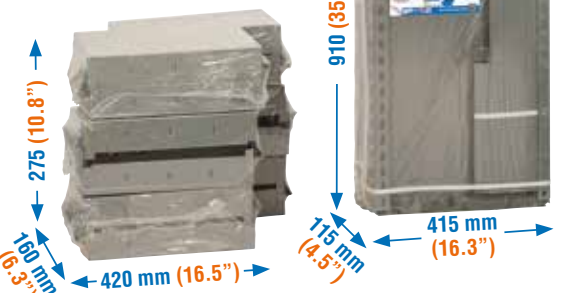

SIMONEXPO

MODEL	H x W x D mm (inch)	€/Unit	Load Capacity kg (lb)	● EAN GREY	● EAN ZINC.	● BLUE-ZINC.	Kg/Unit (lb/Unit)	EU Palet Unit Trailer Container 20' y 40'
KIT SIMONEXPO PLUS 5/400-3	2000x1000x400 (78.7"x39.4"x15.8")	190,91 €	200 kg (440 lb)	8435104943984	8435104943991	8435104944004	28,68 (63.2)	16 816 352 20 743
KIT SIMONEXPO PLUS 5/500-3	2000x1000x500 (78.7"x39.4"x19.7")	211,14 €	200 kg (440 lb)	8435104944011	8435104944028	8435104944035	31,71 (69.9)	14 728 308 20 672