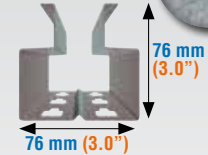

GALVANIZED

Capacidad de Carga/Load capacity
(Al menos 2 niveles por módulo)
(2 levels per rack minimum)

Dim. mm (inch)	Carga/Load	EAN Code	Kg/Unit (lb/Unit)	€/Unit	Unit Pack.
3000 x 800 (118.1"x31.5")	A	8435104945025	30,71 (67.7)	259,95 €	1
3000 x 1100 (118.1"x43.3")	A	8435104945018	31,76 (70.0)	268,00 €	1
4000 x 800 (157.5"x31.5")	A	8435104945049	39,95 (88.1)	432,50 €	1
4000 x 1100 (157.5"x43.3")	A	8435104945032	41,28 (91.0)	445,60 €	1
5000 x 800 (196.9"x31.5")	B	8435104945056	58,34 (128.6)	525,00 €	1
5000 x 1100 (196.9"x43.3")	B	8435104945063	59,78 (131.8)	558,70 €	1

	A	B
1000 mm (39.4")	11.700 Kg (25794 lb)	16.300 Kg (35935 lb)
1200 mm (47.2")	11.550 Kg (25463 lb)	15.600 Kg (34392 lb)
1500 mm (59.1")	10.900 Kg (24030 lb)	13.850 Kg (30534 lb)
1700 mm (66.9")	10.450 Kg (23038 lb)	12.650 Kg (27888 lb)
2000 mm (78.7")	8.100 Kg (17857 lb)	9.550 Kg (21054 lb)
2200 mm (86.6")	7.200 Kg (15873 lb)	8.600 Kg (18960 lb)

Largueros/Beams/Holme/Traverses

Dim. mm (inch)*	Carga/Load** Kg/(lb)	N.º Palets/Level	EAN Code	Kg/Unit (lb/Unit)	€/Unit	Unit Pack.
1900 (76.8")	3500 Kg (6614 lb)	2 EU / 1 CO	8435104945117	8,84 (19.5)	93,30 €	1
2200 (86.6")	2800 Kg (6173 lb)	2 EU / 2 CO	8435104945124	11,46 (25.3)	101,10 €	1
2700 (106.3")	2900 Kg (6393 lb)	3 EU / 2 CO	8435104945148	16,43 (36.2)	125,97 €	1
3300 (129.9")	4210 Kg (9281 lb)	3 EU / 3 CO	8435104945162	27,61 (60.9)	184,65 €	1
3600 (141.7")	4400 Kg (9700 lb)	4 EU / 3 CO	8435104945186	31,18 (68.7)	217,63 €	1