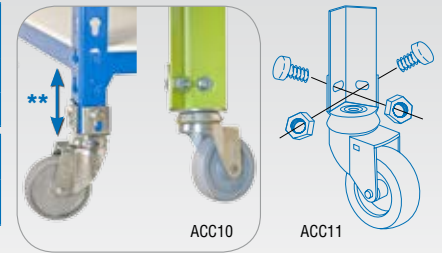

Ruedas/Wheels/Räder/Roues

Description	EAN Code	Load Capacity* Kg (lb) Rueda/Whell	€/Unit	Unit Pack.
A *RUEDA DOBLE 50 mm S/FRENO+PIE+3T.M6+2T.M8+TUERCAS	8435104926543	30 Kg (66lb)	17,65 €	1
B *RUEDA DOBLE 50 mm C/FRENO+PIE+3T.M6+2T.M8+TUERCAS	8435104926550	30 Kg (66lb)	20,83 €	1
--- BOLSA/BAG 4 Ruedas Wheels ø 60mm (2.4") + 8 TOR+TUE/8 BOLTS+NUTS	8435104949306	40 Kg (88lb)	41,12 €	4
E BOLSA/BAG 4 Ruedas/Wheels ø 80mm (3.2") + 8 TOR+TUE/8 BOLTS+NUTS (2 Con Freno/With Brakes + 2 Sin Freno/Without Brake)	8435104949313	70 Kg (154lb)	76,51 €	4