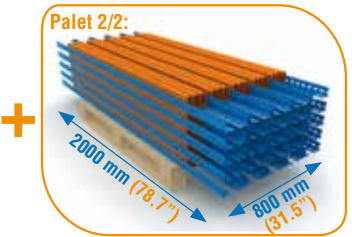

Chipboard

ACCESORIOS/ACCESSORIES/ZUBEHÖR/ACCESSOIRES/ACESSÓRIOS