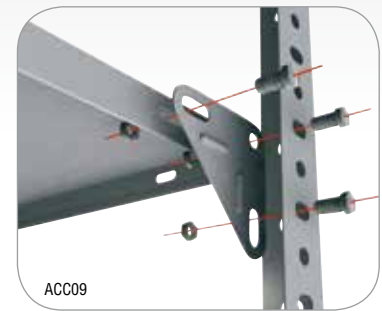

ACC08

ACC09

Classic Accesories Bag

EAN Code	€/Unit	Unit Pack.
8425437048678	17,40 €	10

Included:

56 x 8 x 4 x

Clip Accesories Bag

EAN Code	€/Unit	Unit Pack.
8425437048685	20,95 €	10

Included:

32 x 8 x 4 x 12 x