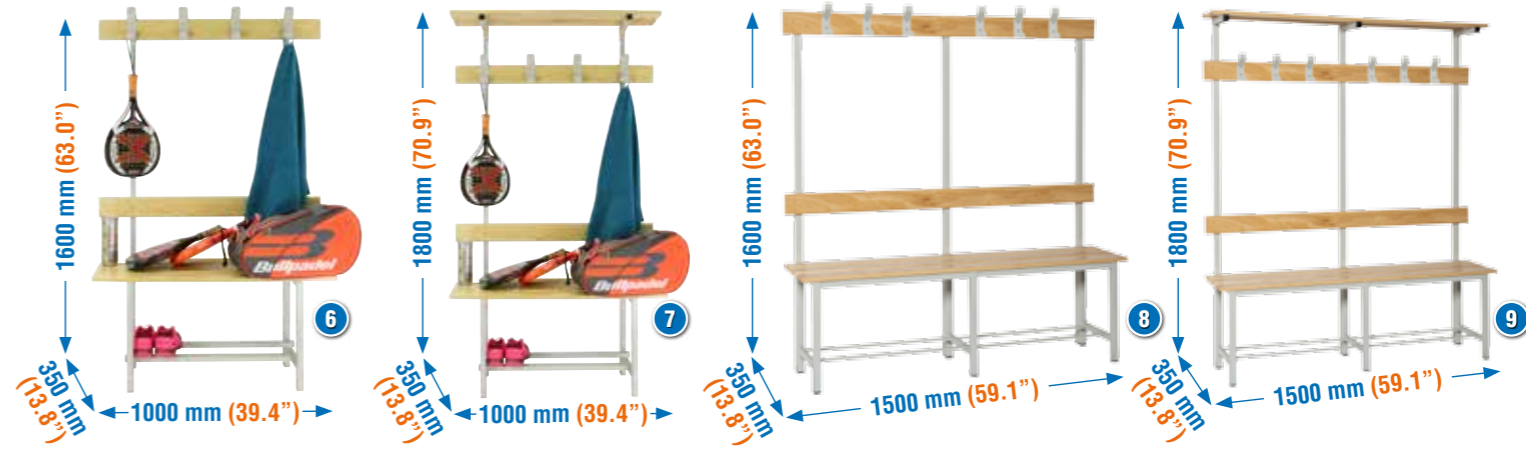

BAJO PRESUPUESTO QUOTATIONS ON REQUEST NACH PREISANFRAGE SUR DEMANDE BAIXA COTAÇÃO

BANCO DE VESTUARIO DESMONTADO SINGLE / CHANGING ROOM BENCH UNASSEMBLED SINGLE / UMKLEIDE-SITZBANK UNMONTIERT SINGLE / BANC VESTIAIRE DÉMONTÉ SINGLE / BANCO DE VESTUÁRIO DESMONTADO SINGLE

MODEL	HxWxD mm (inch)	Kg/Unit (lb/Unit)	PHOTO	EAN Code	€/Unit
SIMONLOCKER DISM. SINGLE BENCH SR 4/1000	1600 x 1000 x 350 (63.0"x39.4"x13.8")	17,00 (37.5)	6	8435104937082	476,28 €
SIMONLOCKER DISM. SINGLE BENCH SR 6/1500	1600 x 1500 x 350 (63.0"x59.1"x13.8")	22,10 (48.5)	8	8435104937099	677,78 €
SIMONLOCKER DISM. SINGLE BENCH CR 4/1000	1800 x 1000 x 350 (70.9"x39.4"x13.8")	20,10 (44.1)	7	8435104937112	595,35 €
SIMONLOCKER DISM. SINGLE BENCH CR 6/1500	1800 x 1500 x 350 (70.9"x59.1"x13.8")	27,00 (59.5)	9	8435104937129	778,54 €