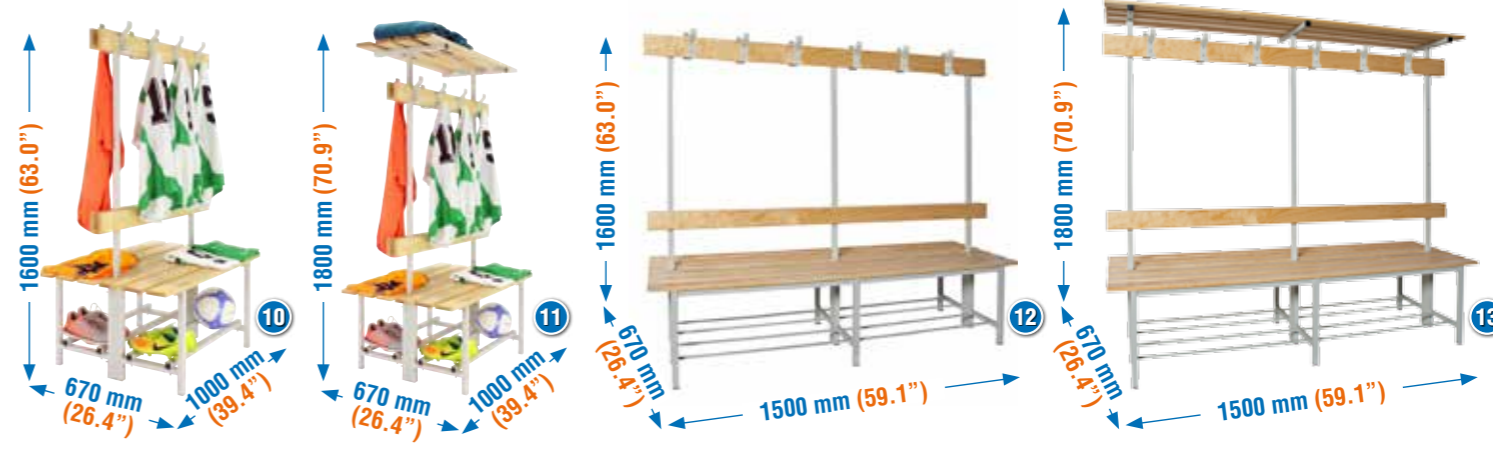

BANCO DE VESTUARIO MONTADO / CHANGING ROOM BENCH ASSEMBLED / UMKLEIDE-SITZBANK MONTIERT / BANC VESTIAIRE MONTÉ / BANCO DE VESTUÁRIO MONTADO

MODEL	HxWxD mm (inch)	Kg/Unit (lb/Unit)	PHOTO	EAN Code	€/Unit
SIMONLOCKER MON. WOOD BENCH 1000	475 x 1000 x 320 (18.7"x39.4"x12.6")	9,00 (66.4)	1	8435104935408	237,78 €
SIMONLOCKER MON. WOOD BENCH 1500	475 x 1500 x 320 (18.7"x59.1"x12.6")	14,00 (110.2)	2	8435104935415	354,43 €
SIMONLOCKER MON. WOOD BENCH 2000	475 x 2000 x 320 (18.7"x78.7"x12.6")	16,00 (121.7)	2	8435104935422	399,29 €
SIMONLOCKER MON. METAL BENCH 1000	475 x 1000 x 320 (18.7"x39.4"x12.6")	10,00 (77.6)	3	8435104936467	219,84 €
SIMONLOCKER MON. METAL BENCH 1500	475 x 1500 x 320 (18.7"x59.1"x12.6")	15,00 (44.1)	3	8435104935439	336,48 €

BANCO DE VESTUARIO DESMONTADO / CHANGING ROOM BENCH UNASSEMBLED / UMKLEIDE-SITZBANK UNMONTIERT / BANC VESTIAIRE DÉMONTÉ / BANCO DE VESTUÁRIO DESMONTADO

MODEL	HxWxD mm (inch)	Kg/Unit (lb/Unit)	PHOTO	EAN Code	€/Unit
SIMONLOCKER DISM. WOOD BENCH 1000	475 x 1000 x 320 (18.7"x39.4"x12.6")	8,00 (66.4)	1	8435104936436	232,12 €
SIMONLOCKER DISM. WOOD BENCH 1500	475 x 1500 x 320 (18.7"x59.1"x12.6")	11,00 (110.2)	2	8435104936443	345,99 €
SIMONLOCKER DISM. WOOD BENCH 2000	475 x 2000 x 320 (18.7"x78.7"x12.6")	13,00 (121.7)	2	8435104936450	389,79 €
SIMONLOCKER DISM. METAL BENCH 1000	475 x 1000 x 320 (18.7"x39.4"x12.6")	10,00 (77.6)	3	8435104986295	214,60 €
SIMONLOCKER DISM. METAL BENCH 1500	475 x 1500 x 320 (18.7"x59.1"x12.6")	15,00 (44.1)	3	8435104986301	328,47 €

PERCHEROS / WALL COAT RACK / WANDGARDEROBE / PORTE-MANTEAU MURAL / CABIDE DE PAREDE