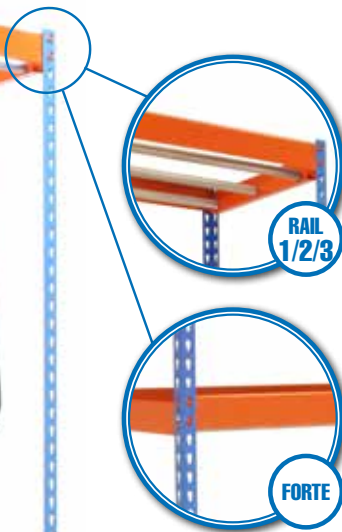

30 kg
(66 lb)

SIMONCLOTHING FORTE SINGLE

Composition KIT	MODEL	H x W x D mm (inch)	Load Capacity kg (lb)	EAN Code 	EAN Code 	EAN Code 	€/Unit	Kg/Unit (lb/Unit)	Packaging (H x W x D)
4 x 1500 mm (59.1") 1 x 900/1500 mm (35.4"/59.0") RAIL 1	SIMONCLOTHING FORTE SINGLE 1/159060	1500 x 900 x 600 (59.0"x35.4"x23.6")	30 kg (66 lb)	8425437093050	8425437093067	8425437093074	82,72 €	13,21 (29.12)	1500x120x90 mm (59.1"x4.7"x3.5")
4 x 900/1500 mm (35.4"/59.0") 2 x 600 mm (23.6") 2 x 600 mm (23.6")	SIMONCLOTHING FORTE SINGLE 1/151560	1500 x 1500 x 600 (59.0"x59.0"x23.6")	30 kg (66 lb)	8425437093081	8425437093098	8425437093104	107,04 €	18,57 (40.9)	1500x120x90 mm (59.1"x4.7"x3.5")
8 x 1000 mm (39.4") 2 x 900/1500 mm (35.4"/59.0") RAIL 2	SIMONCLOTHING FORTE SINGLE 2/209060	2000 x 900 x 600 (78.7"x35.4"x23.6")	30 kg (66 lb)	8425437093111	8425437093128	8425437093135	96,04 €	15,70 (34.6)	1000x120x120 mm (39.4"x4.7"x4.7")
4 x 900/1500 mm (35.4"/59.0") 2 x 600 mm (23.6") 4 x 600 mm (23.6")	SIMONCLOTHING FORTE SINGLE 2/201560	2000 x 1500 x 600 (78.7"x59.0"x23.6")	30 kg (66 lb)	8435104959497	8425437093142	8435104978719	149,55 €	25,71 (56.6)	1000x120x120 mm (39.4"x4.7"x4.7")
8 x 1250 mm (49.2") 2 x 1500 mm (59.0") RAIL 2	SIMONCLOTHING FORTE SINGLE 2/251560	2500 x 1500 x 600 (98.4"x59.0"x23.6")	30 kg (66 lb)	8435104959657	8425437093623	8435104978757	179,93 €	21,53 (47.4)	1500x120x120 mm (59.1"x4.7"x4.7")
4 x 900/1500 mm (35.4"/59.0") 2 x 600 mm (23.6") 4 x 600 mm (23.6")									
8 x 1500 mm (59.0") 3 x 900/1500 mm (35.4"/59.0") RAIL 3	SIMONCLOTHING FORTE SINGLE 3/309060	3000 x 900 x 600 (118.1"x35.4"x23.6")	30 kg (66 lb)	8425437093159	8425437093166	8425437093173	118,00 €	19,66 (43.3)	1500x120x120 mm (59.1"x4.7"x4.7")
4 x 900/1500 mm (35.4"/59.0") 2 x 600 mm (23.6") 4 x 600 mm (23.6")	SIMONCLOTHING FORTE SINGLE 3/301560	3000 x 1500 x 600 (118.1"x59.0"x23.6")	30 kg (66 lb)	8435104959817	8425437093180	8435104978795	214,31 €	24,62 (54.2)	1500x120x120 mm (59.1"x4.7"x4.7")