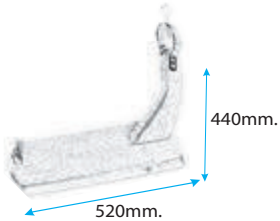

Cod.-61122 - (520x440 mm.)
Soporte Jamonero Mod. Gónd. Largo
Support For Cured Ham