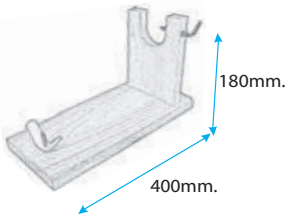

Soportes Jamoneros

Support for Cured Ham

Cod.-61120 - (400x180 mm.)
Soporte Jamonero Mod. Banqueta
Support For Cured Ham