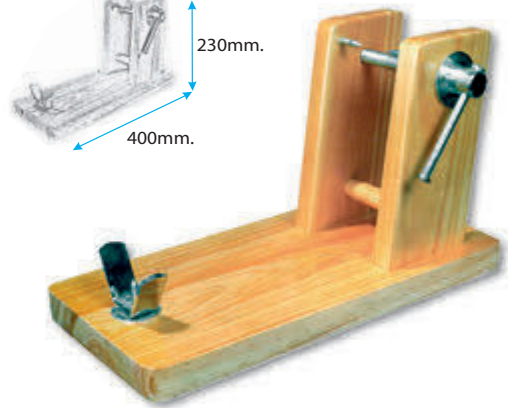

Cod.-61123 - (400x230 mm.)
Soporte Jamonero Mod. Dublín
Support For Cured Ham