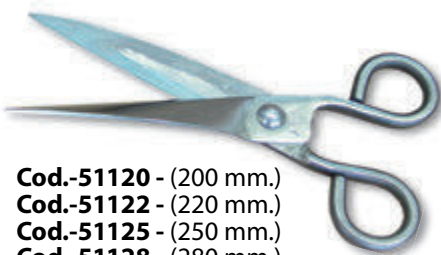

Cod.-21200 - (350 mm.)
Escofina Herrador S/Cola 14 Pulg.
A Hoof File

Cod.-21300 - (350 mm.)
Escofina Herrador C/Cola 14 Pulg.
A Hoof File To Put A Handle

Cod.-21400
Martillo Herrador
Hammer To Brand

Cod.-21500
Almohaza 8 Carreras
Currycomb With 8 Rows Of Small Teeth