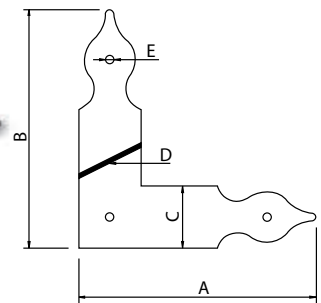

Escuadra Plana Arcón - Bracket of Large Chest

Antiquario
Antique