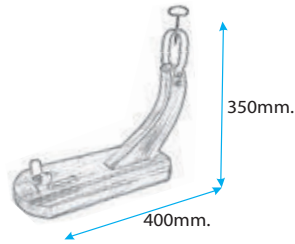

Cod.-61121 - (400x350 mm.)
Soporte Jamonero Mod. Góndola
Support For Cured Ham