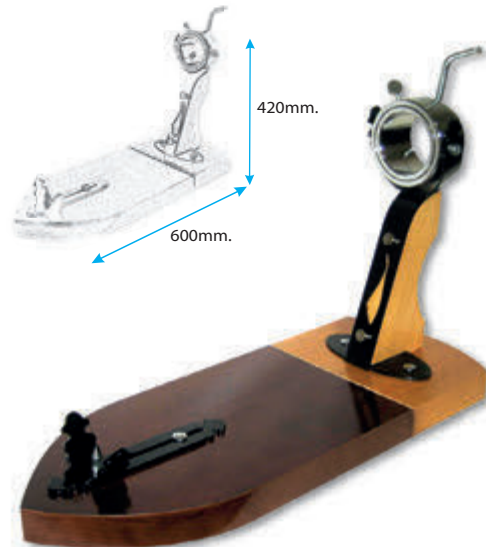

Cod.-61126 - (600x420 mm.)
Soporte Jamonero Mod. Bellota Giratorio
Support For Cured Ham

Cod.-61127 - (600x420 mm.)
Soporte Jamonero Mod. Bellota Giratorio
Support For Cured Ham

Cod.-61128 - (600x500x1200 mm.)
Mesa Jamonera Soporte Giratorio y Ruedas
Support For Cured Ham