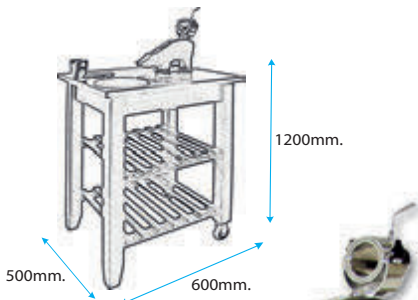

Cod.-61128 - (600x500x1200 mm.)
Mesa Jamonera Soporte Giratorio y Ruedas
Support For Cured Ham