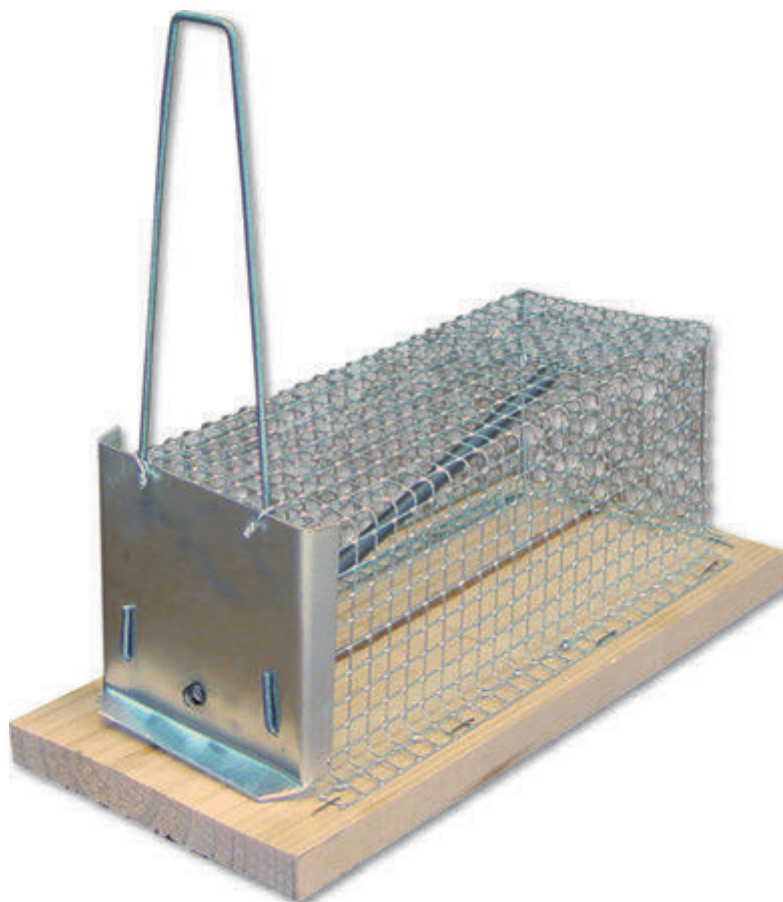

Cod.-20388 - (100x18 mm.)
 Paquete 10 Hojas de Recambio para Cutters
Pack Of 10 Spare Blades For Cutters

Cod.-40101 - (110x48x12 mm.) N°1
Cod.-40102 - (135x62x12 mm.) N°2
Cod.-40103 - (175x72x12 mm.) N°3
 Ratera Tabla Madera
Rat Trap with Wooden Board