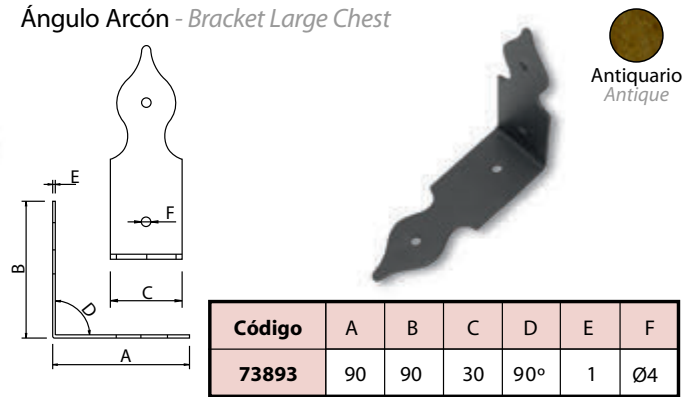

Ángulo Arcón - Bracket Large Chest

Código	A	B	C	D	E	F
73893	90	90	30	90°	1	Ø4

Medidas en mm.