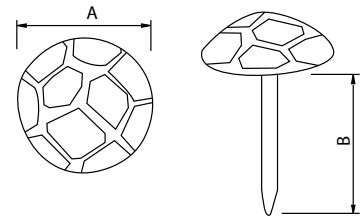

Tachuela Martelé Estriado - *Matt Grooved Tack*

Código	A	B
77061	11	16

Medidas en mm.

L.- Latonado - *Brass Plated*

N.- Niquelado - *Nickel Plated*