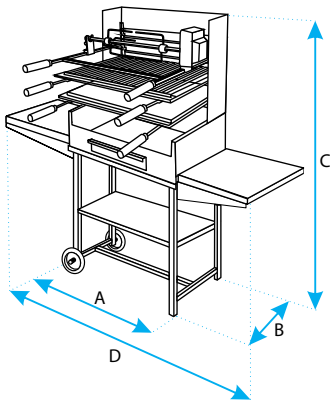

Barbacoas

Barbecue

Leña

Carbón

Código	A	B	C	D	※
71563	61	40	135	112	0,25
71564	72	40	135	125	0,25

Medidas en cms.

Cod.-71563 - (61x40x135 cms.)

Cod.-71564 - (72x40x135 cms.)

Barbacoa con Ruedas, Parrilla y Plancha Inox, Bandejas Metálicas y Kit Pollo

Barbecue with Wheels, Steel Grill and Steel Griddle, Metallic Tray and Chicken Kit