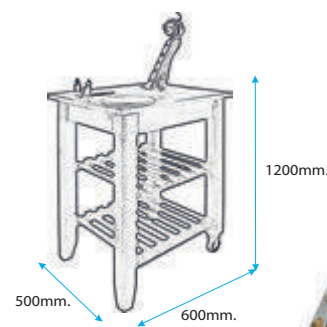

Cod.-61129 - (600x500x1200 mm.)
Mesa Jamonera. Soporte Giratorio y Ruedas
Support For Cured Ham