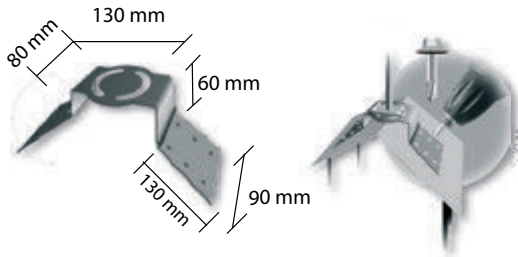

SOPORTES PARA VELETAS TEJADO