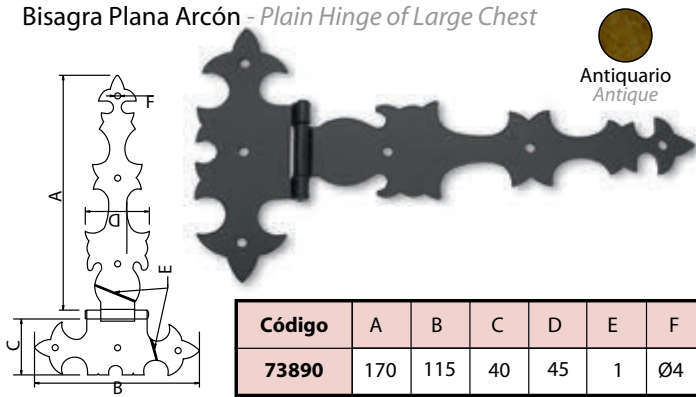

Juego Arcón y Cofre, Ángulos, Escuadras, Asas y Bisagras

Set of Large Chests, Corner Brace, Flat Corner and Handle

Bisagra Plana Arcón - Plain Hinge of Large Chest

Código	A	B	C	D	E	F
73890	170	115	40	45	1	Ø4