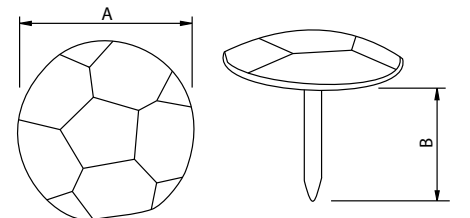

Código	A	B
77051	19	22
77052	22	22
77053	26	22

Medidas en mm.