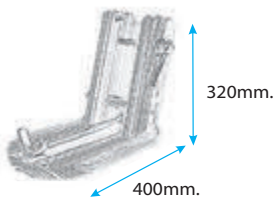

Cod.-61124 - (400x320 mm.)
Soporte Jamonero Mod. Mesón
Support For Cured Ham