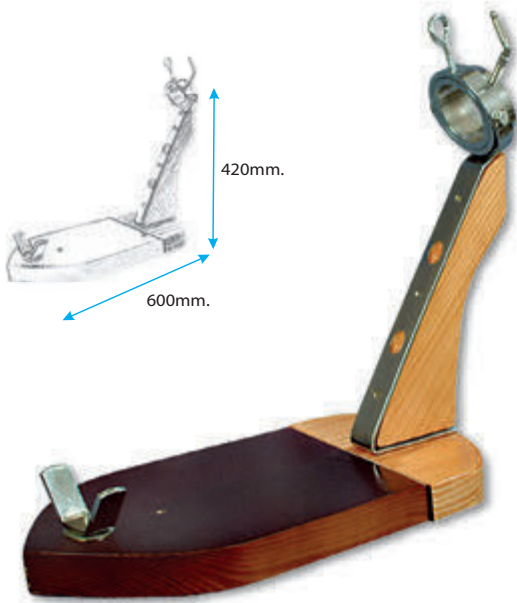

Cod.-61126 - (600x420 mm.)
Soporte Jamonero Mod. Bellota Giratorio
Support For Cured Ham