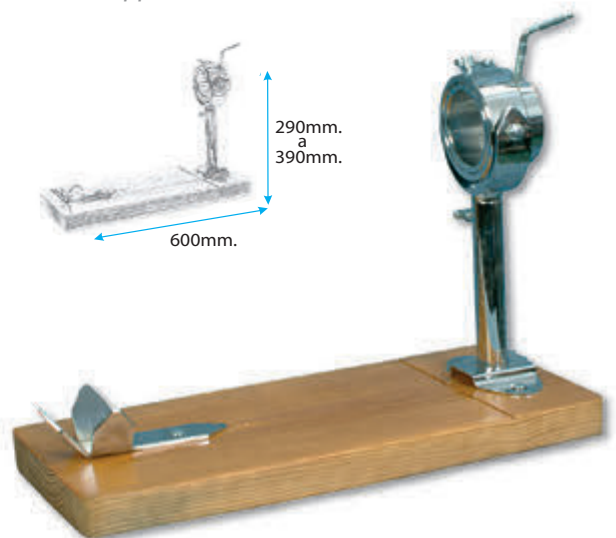

Cod.-61125 - (600x290-390 mm.)
Soporte Jamonero Mod. Segovia Ext.
Support For Cured Ham